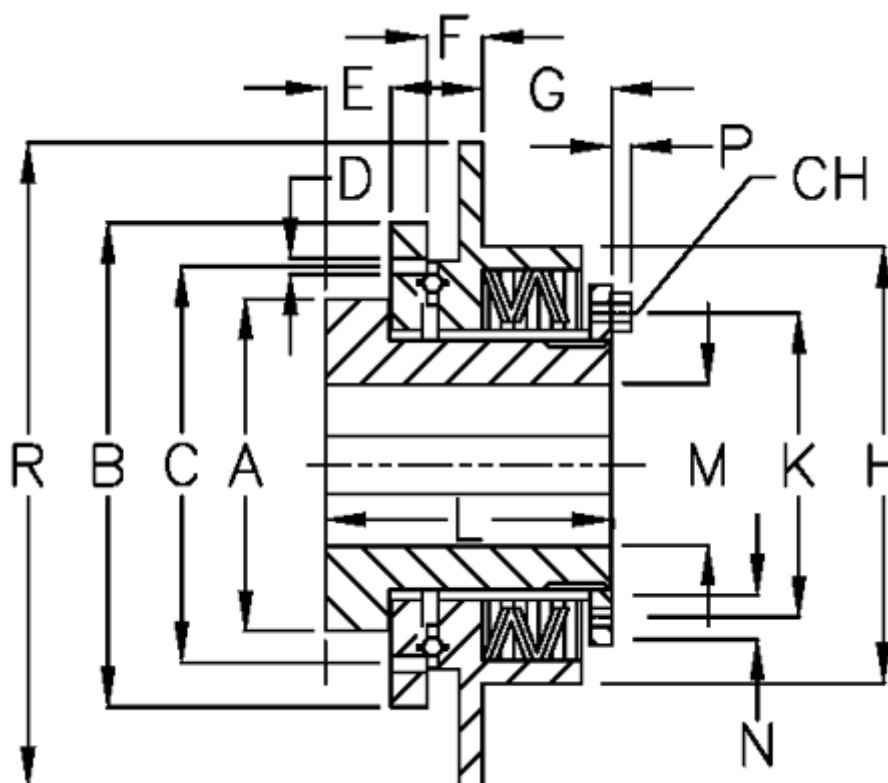

Data Sheet

Article number: 46964512

Description: Synchron mini E 45 M

Measures

A	= 78	F	= 8.0	P	= 4.0
B	= 115	G	= 35.0	R	= 150
C	= 100	H	= 114		
CH	= 10	K	= 86		
D	= 6xM6	L	= 81		
Disc spring mounting	= 3x1M	M max	= 45		
Disc spring version	= M - medium	M min	= 18		
E	= 22.0	N	= $\varnothing 5$		